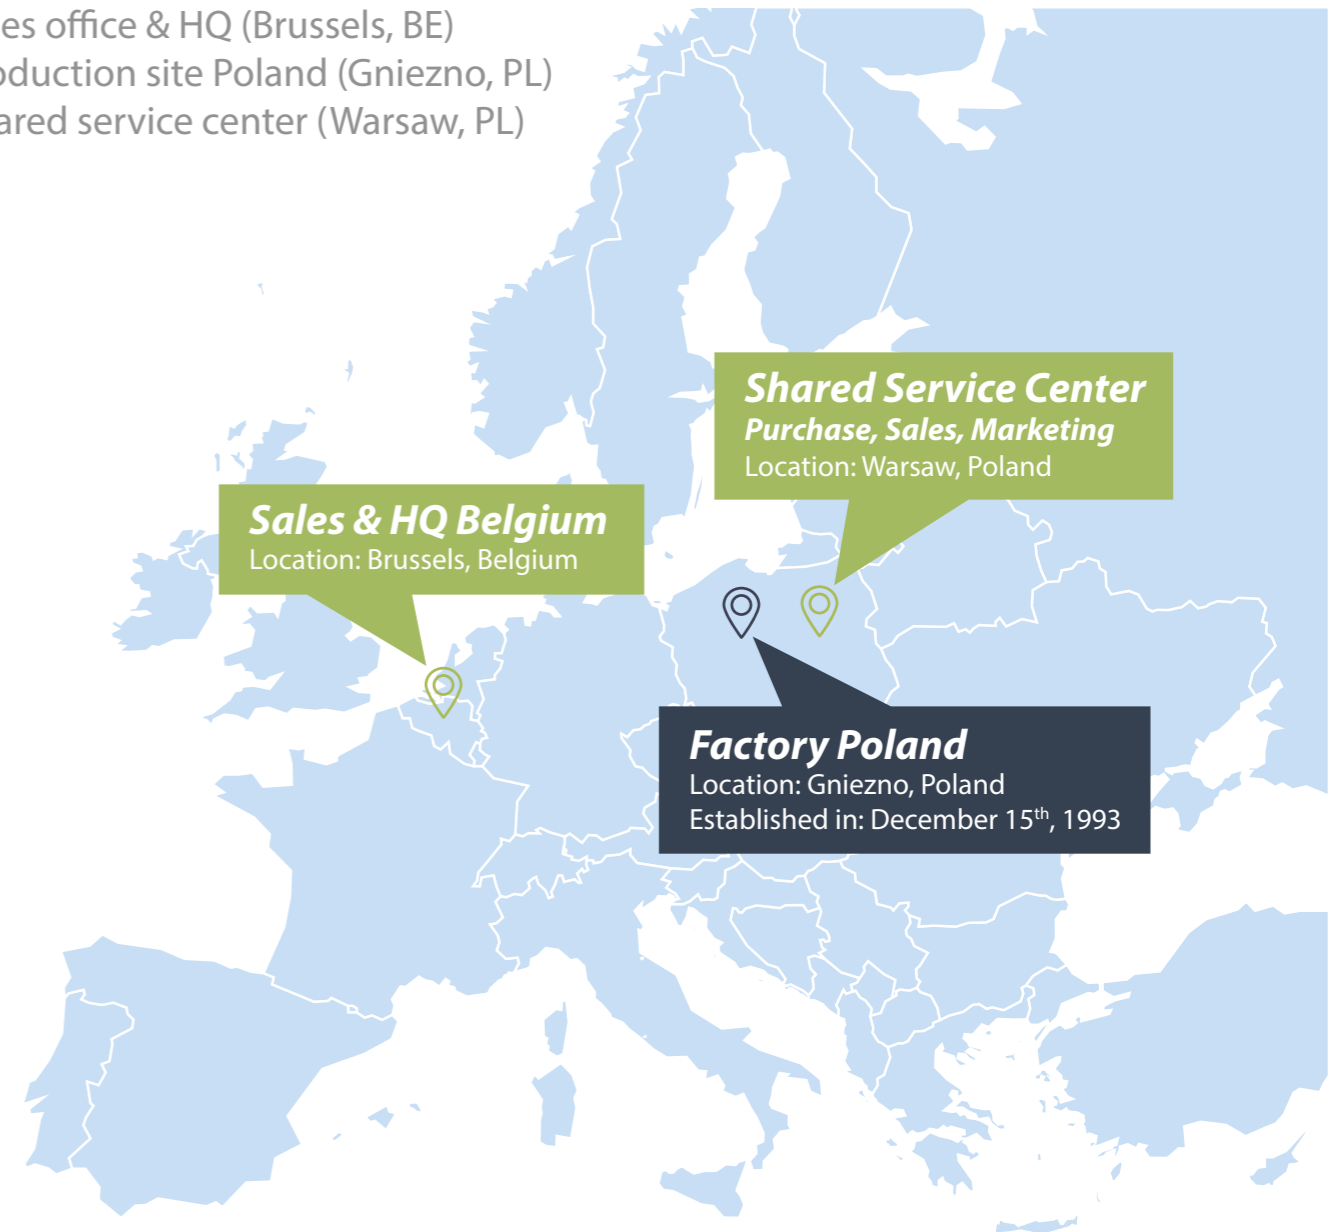

Multi-channel presence and trusted OEM supplier

ca. 500

Active consumer base in over 50 countries

APS Key Facts

- Sales office & HQ (Brussels, BE)
- Production site Poland (Gniezno, PL)
- Shared service center (Warsaw, PL)

Dedicated sales teams across Europe:

- Benelux
- France
- Germany
- Italy
- Nordics
- Poland
- UK

The Blaupunkt Success Story

It all started with the blue dot

1924

A company named "Ideal" was first founded in Berlin when radio was still in its infancy. Every unit was carefully tested by technicians and labeled with a seal for quality – the blue dot. It did not take long before customers simply asked for the "bluepoint" (which means in German BLAUPUNKT) products. The blue dot quickly became a symbol of outstanding quality.

1932

The First Car Radio worldwide was launched by Blaupunkt.

1938

The dot became a trademark and the company name – Blaupunkt (which means blue dot).

1959

Delivery of the one millionth car radio.

Until 1996