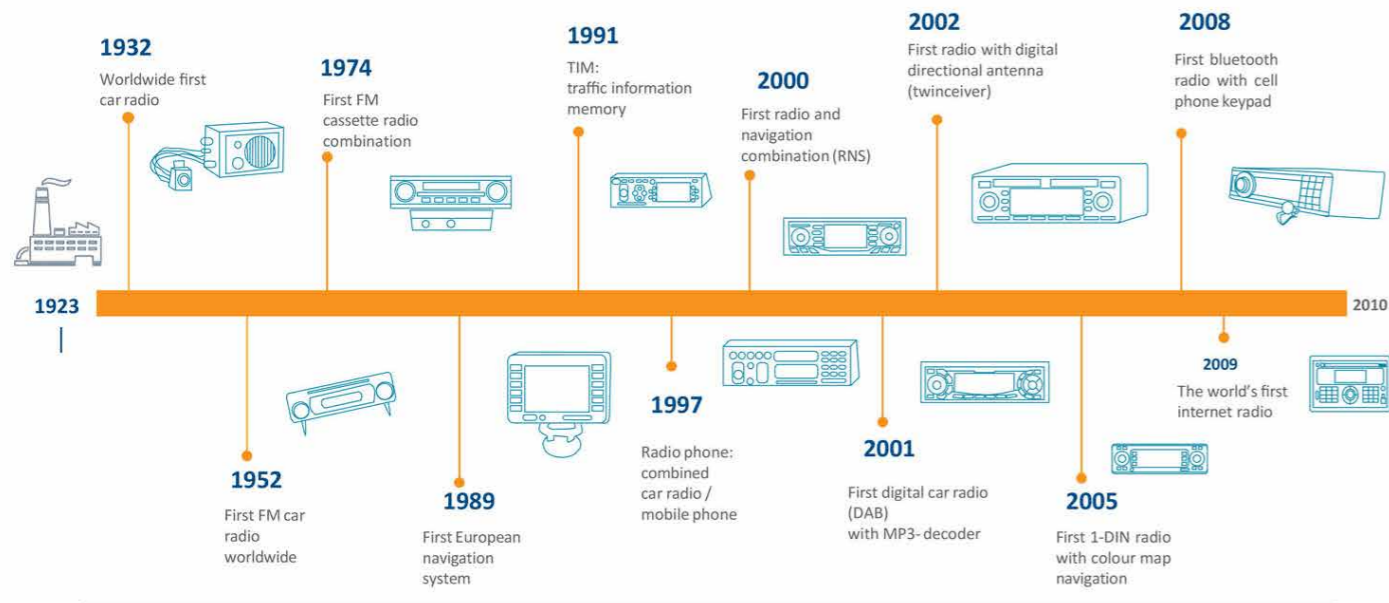

1932

The First Car Radio worldwide was launched by Blaupunkt.

1938

The dot became a trademark and the company name – Blaupunkt (which means blue dot).

1959

Delivery of the one millionth car radio.

Until 1996

A full range of consumer electronics and car multimedia was successfully distributed in more than 50 countries.

1996

Blaupunkt began focusing on developing and producing high quality and innovative car multimedia units.

2010

Back in consumer electronics | Blaupunkt Global brand community.

2015

Blaupunkt have been awarded as the "Brand of the century – German brand standards".

W A S D I E W E L T F U N K T – H Ö R M I T B L A U P U N K T

Blaupunkt Today

Today more than 30 carefully selected Competence Centers of Blaupunkt Global Brand Community offer the full set of Consumer Lifestyle products and beyond all around the globe.

Available Categories