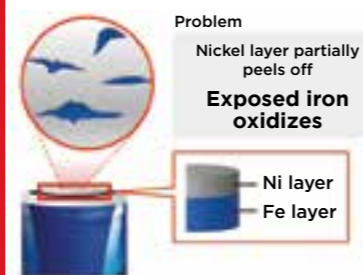

Conventional Structure