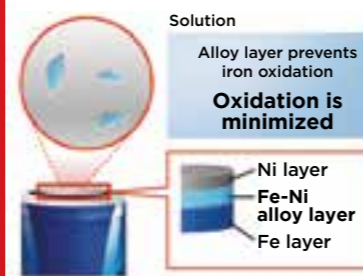

Panasonic's Structure

TRIPLE TOUGH COATING

ADVANCED LONG LASTING ENERGY

POWER PROTECTION FOR UP TO **10 YEARS**⁽¹⁾ IN STORAGE

ANTI-LEAK PROTECTION⁽²⁾