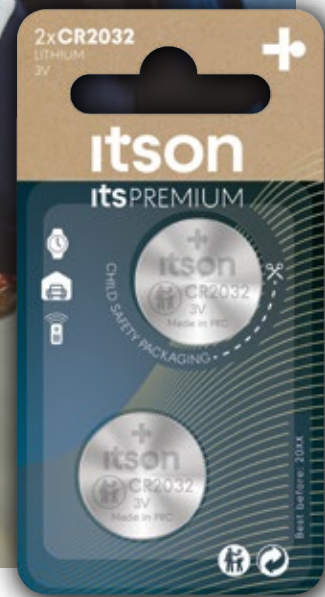

A mix of different technologies, depending on different usage, to power different kind of appliances.

Coin lithium

A high voltage battery, most suitable for car keys, watches, heart rate monitors or Wi-Fi devices.

Cylindrical lithium

A higher energy density battery, suitable for Wi-Fi, alarm systems, camera or fire detecting systems.

Energy For Life